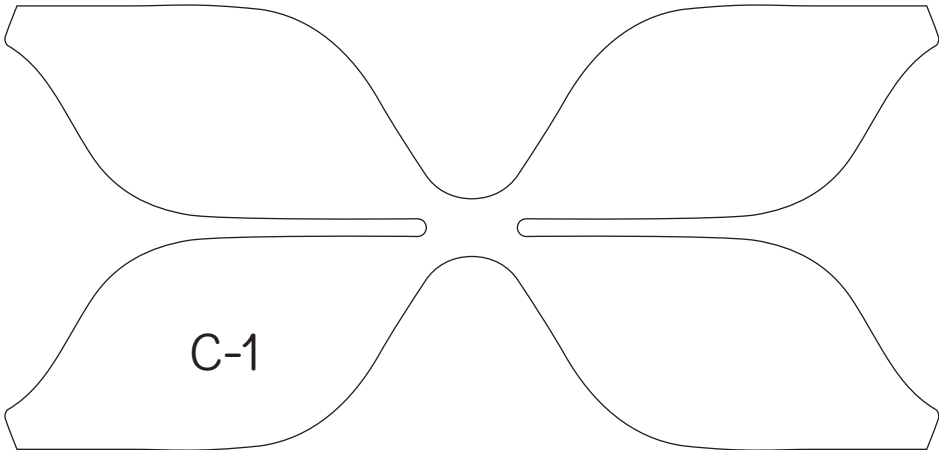

PAPER BOW TEMPLATE

Julie Deal Mooney 6 X 8.5 INCHES

C-1

C-3

C-3

C-1

C-2

C-2

PAPER BOW TEMPLATE

Julie Deal Mooney

6 X 8.5 INCHES

PAPER BOW TEMPLATE

8.5 X 11 INCHES

Julie Deal Mooney

- A - MEDIUM POINTED TAILS
- B - MEDIUM CURVED TAILS
- C - DOUBLE BOW
- D - SMALL POINTED TAILS
- E - SMALL CURVED TAILS