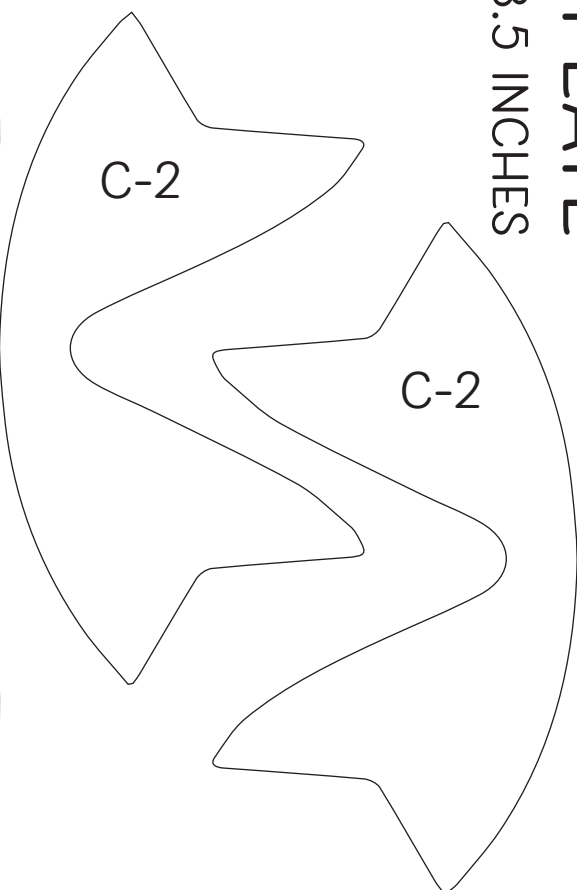

PAPER BOW TEMPLATE

Julie Deal Mooney 6 X 8.5 INCHES

C-1

C-3

C-3

C-1

C-2

C-2

PAPER BOW TEMPLATE

Julie Deal Mooney

6 X 8.5 INCHES

PAPER BOW TEMPLATE

8.5 X 11 INCHES

Julie Deal Mooney

- A - MEDIUM POINTED TAILS
- B - MEDIUM CURVED TAILS
- C - DOUBLE BOW
- D - SMALL POINTED TAILS
- E - SMALL CURVED TAILS